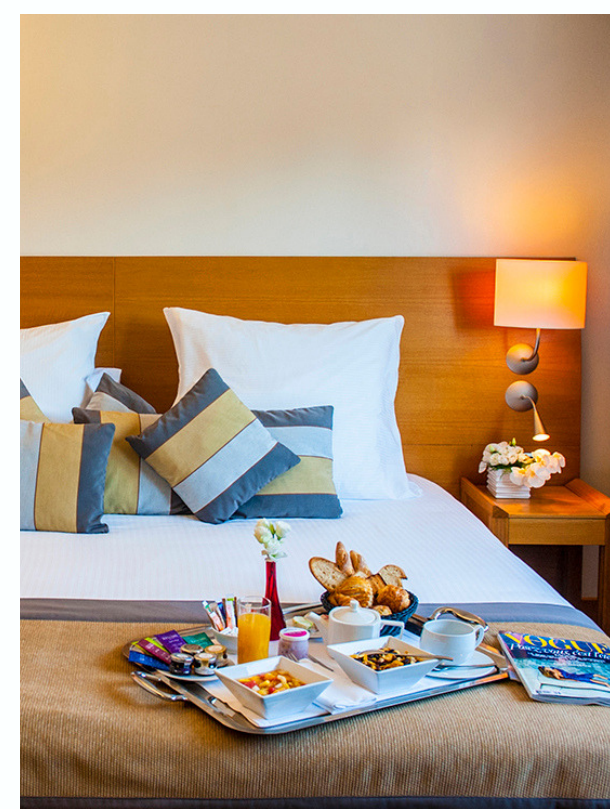

**Emotions
Pau Pyrénées**

ACCOMODATION

The Hotel Parc Beaumont offers 75 rooms and suites :

55 park view rooms of 34 sqm, all identical with a terrace over the Parc Beaumont
12 city view rooms of 28 sqm, overlooking the “upscale” residential neighbourhood of Pau.

5 park view suites of 50 sqm with a terrace.
et 3 city view suites with a separate living room.

Whether you choose city side, parc side room or a suite,
you will be seduced by flowing spaces as well as refined and soothing decorations...